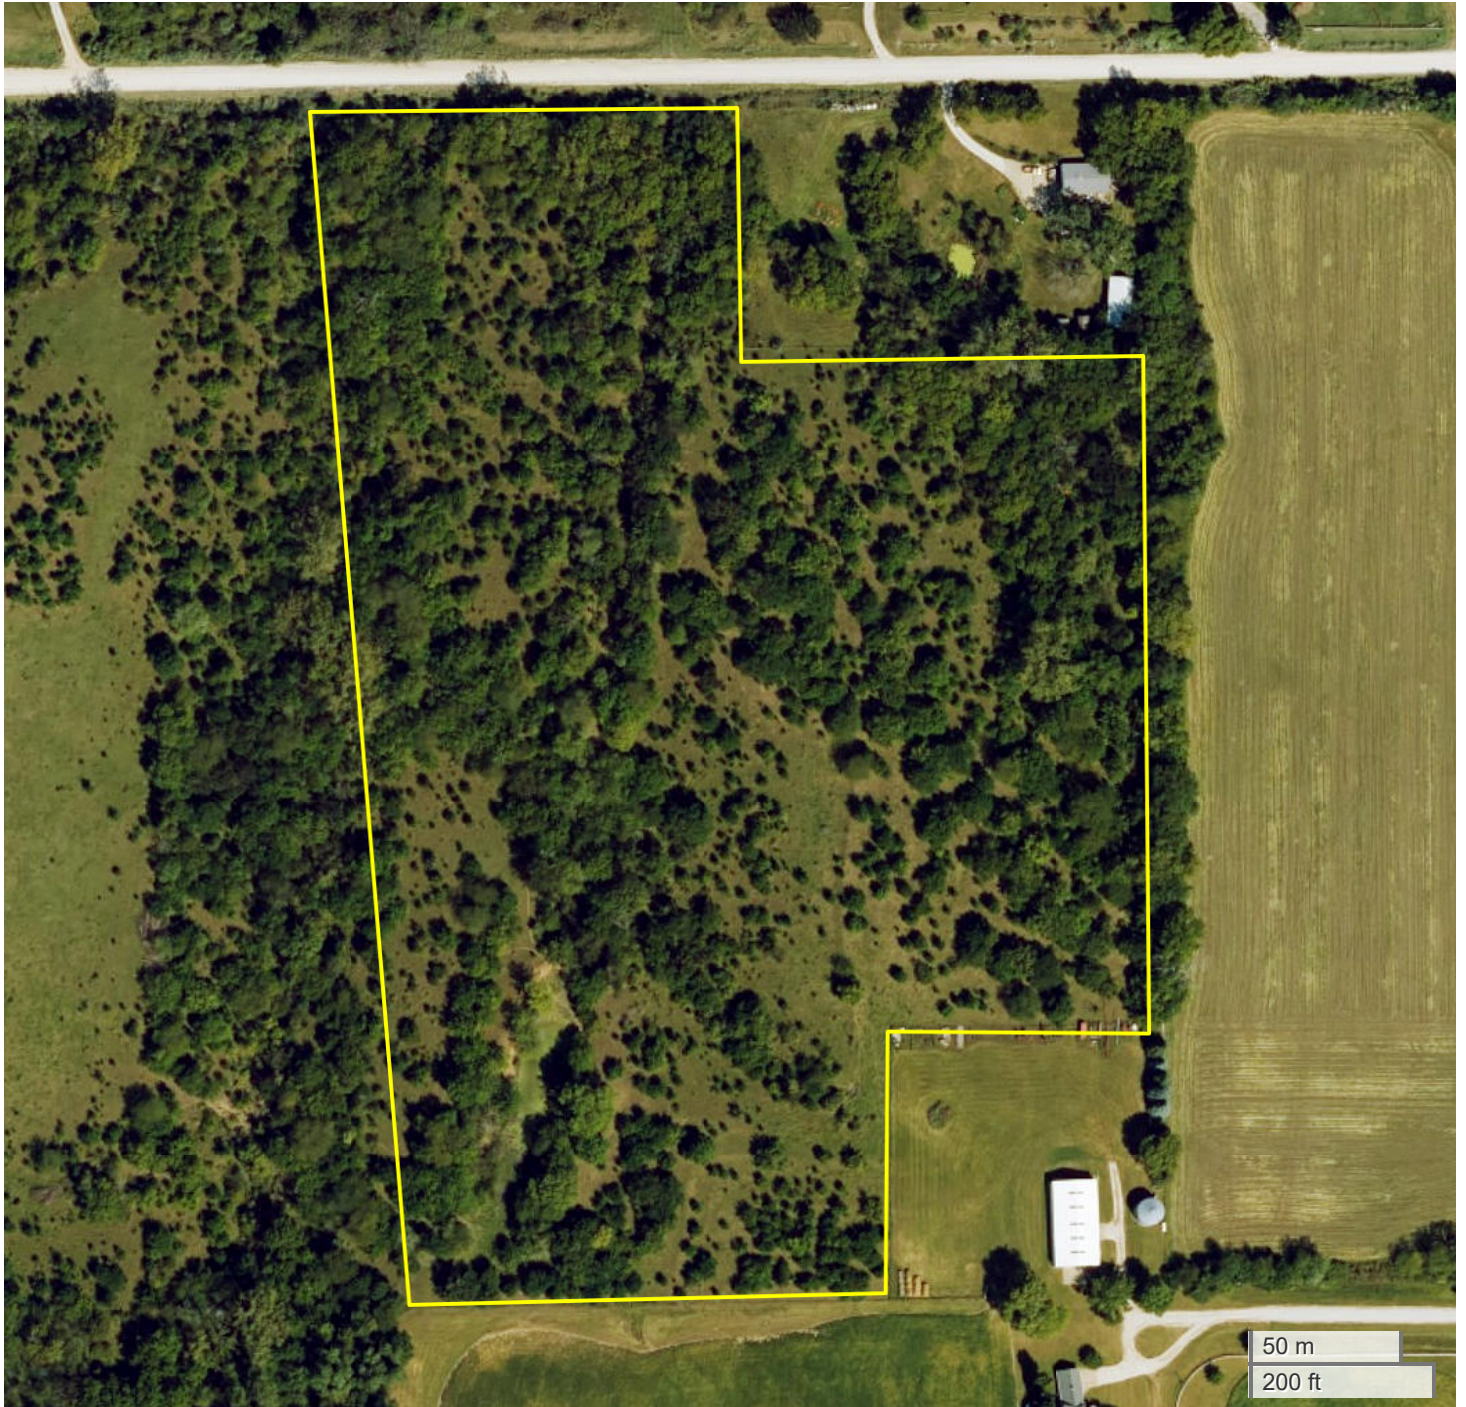

CASSADY
AERIAL MAP

Center: 41.324519, -93.737996

04-75N-25W

Jackson Township
Warren County, IA

FarmWorth, LLC makes no warranties, express or implied, regarding the accuracy of any information provided through FarmWorth.com. User is solely responsible for independently verifying all information prior to use and waives any claims against FarmWorth, LLC arising from inaccuracies in such information.